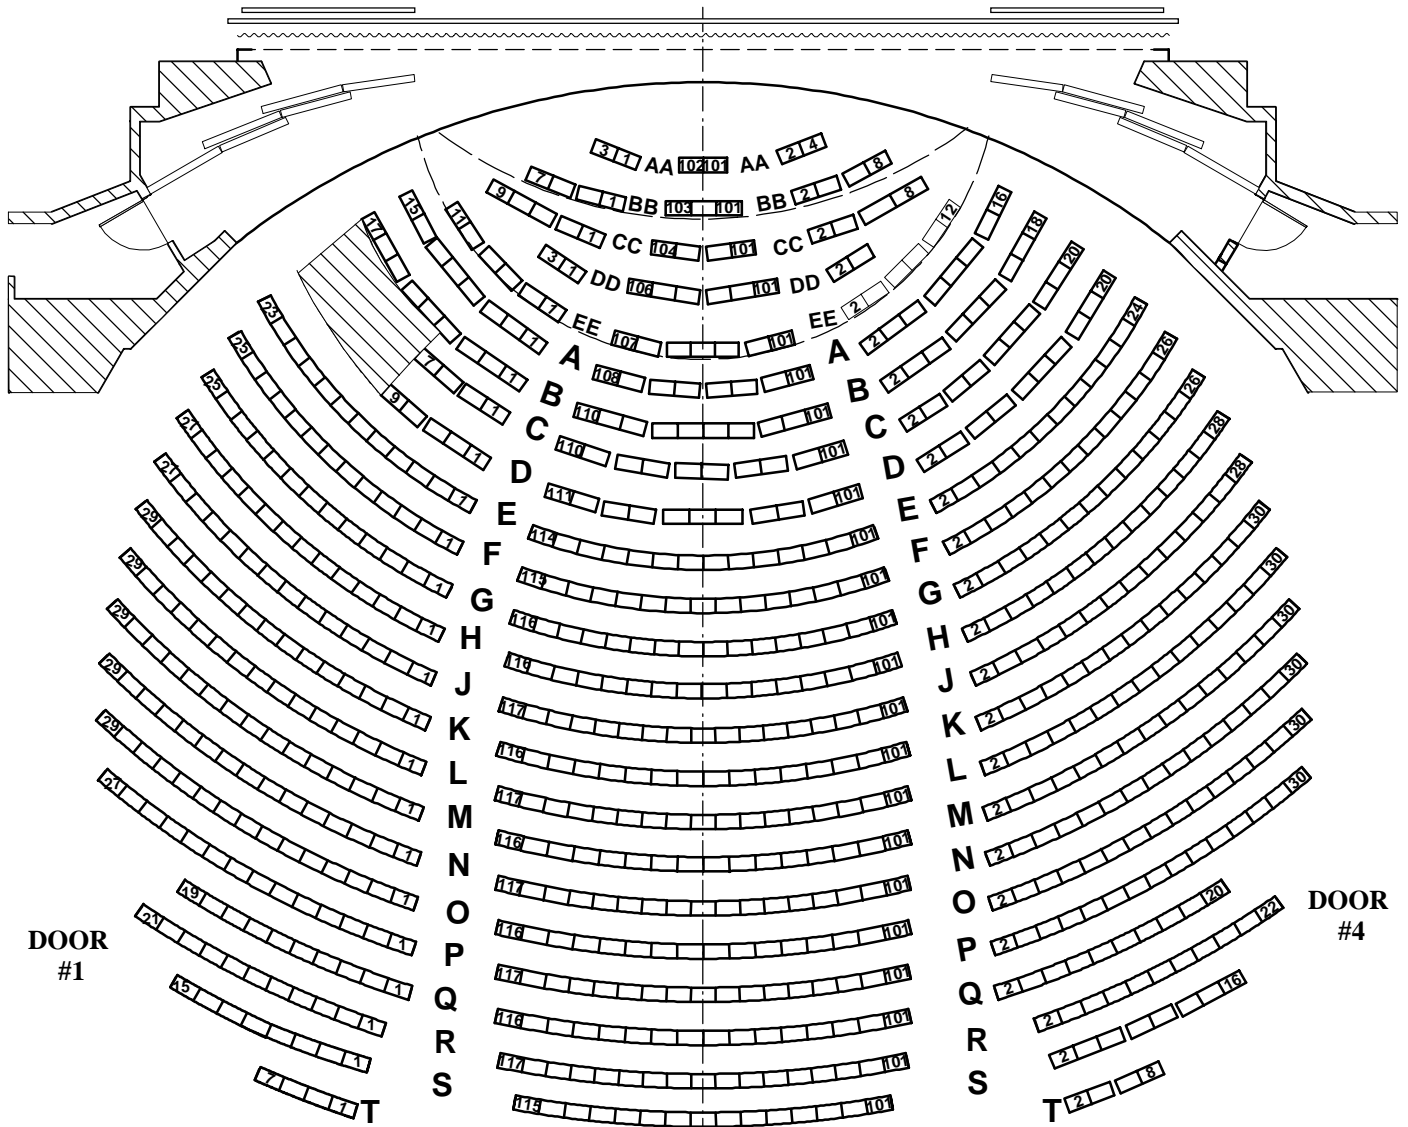

ZELLERBACH THEATRE SEATING PLAN

ORCHESTRA SEATING

BALCONY SEATING

DOOR #1

DOOR #4

DOOR #2

DOOR #3

DOOR #5

DOOR #8

DOOR #6

DOOR #7