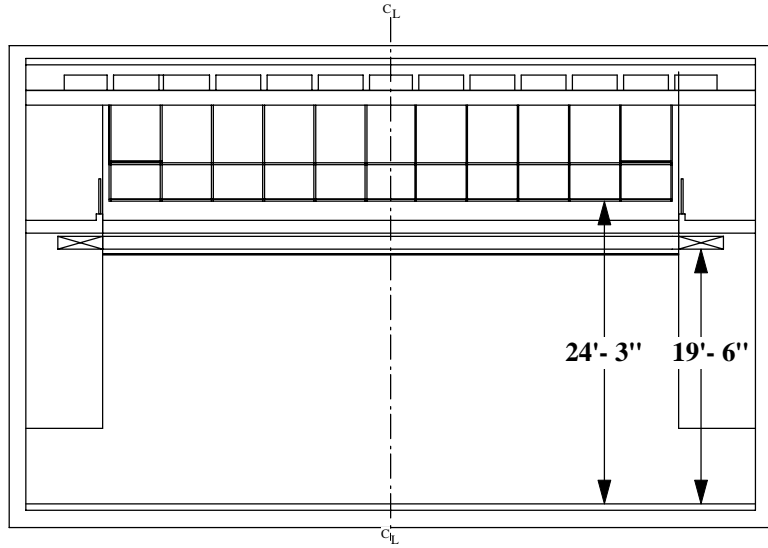

|  |                              |
|--|------------------------------|
| ANNENBERG CENTER FOR THE PERFORMING ARTS<br>PHILADELPHIA, PA |                              |
| HAROLD PRINCE THEATRE<br>Dimensioned Stage Plan and Section  |                              |
| DATE: 9/19/07 rev.   | DRAWN BY: <i>Thomas Ames</i> |

BACK WALL

STAGE RIGHT WALL