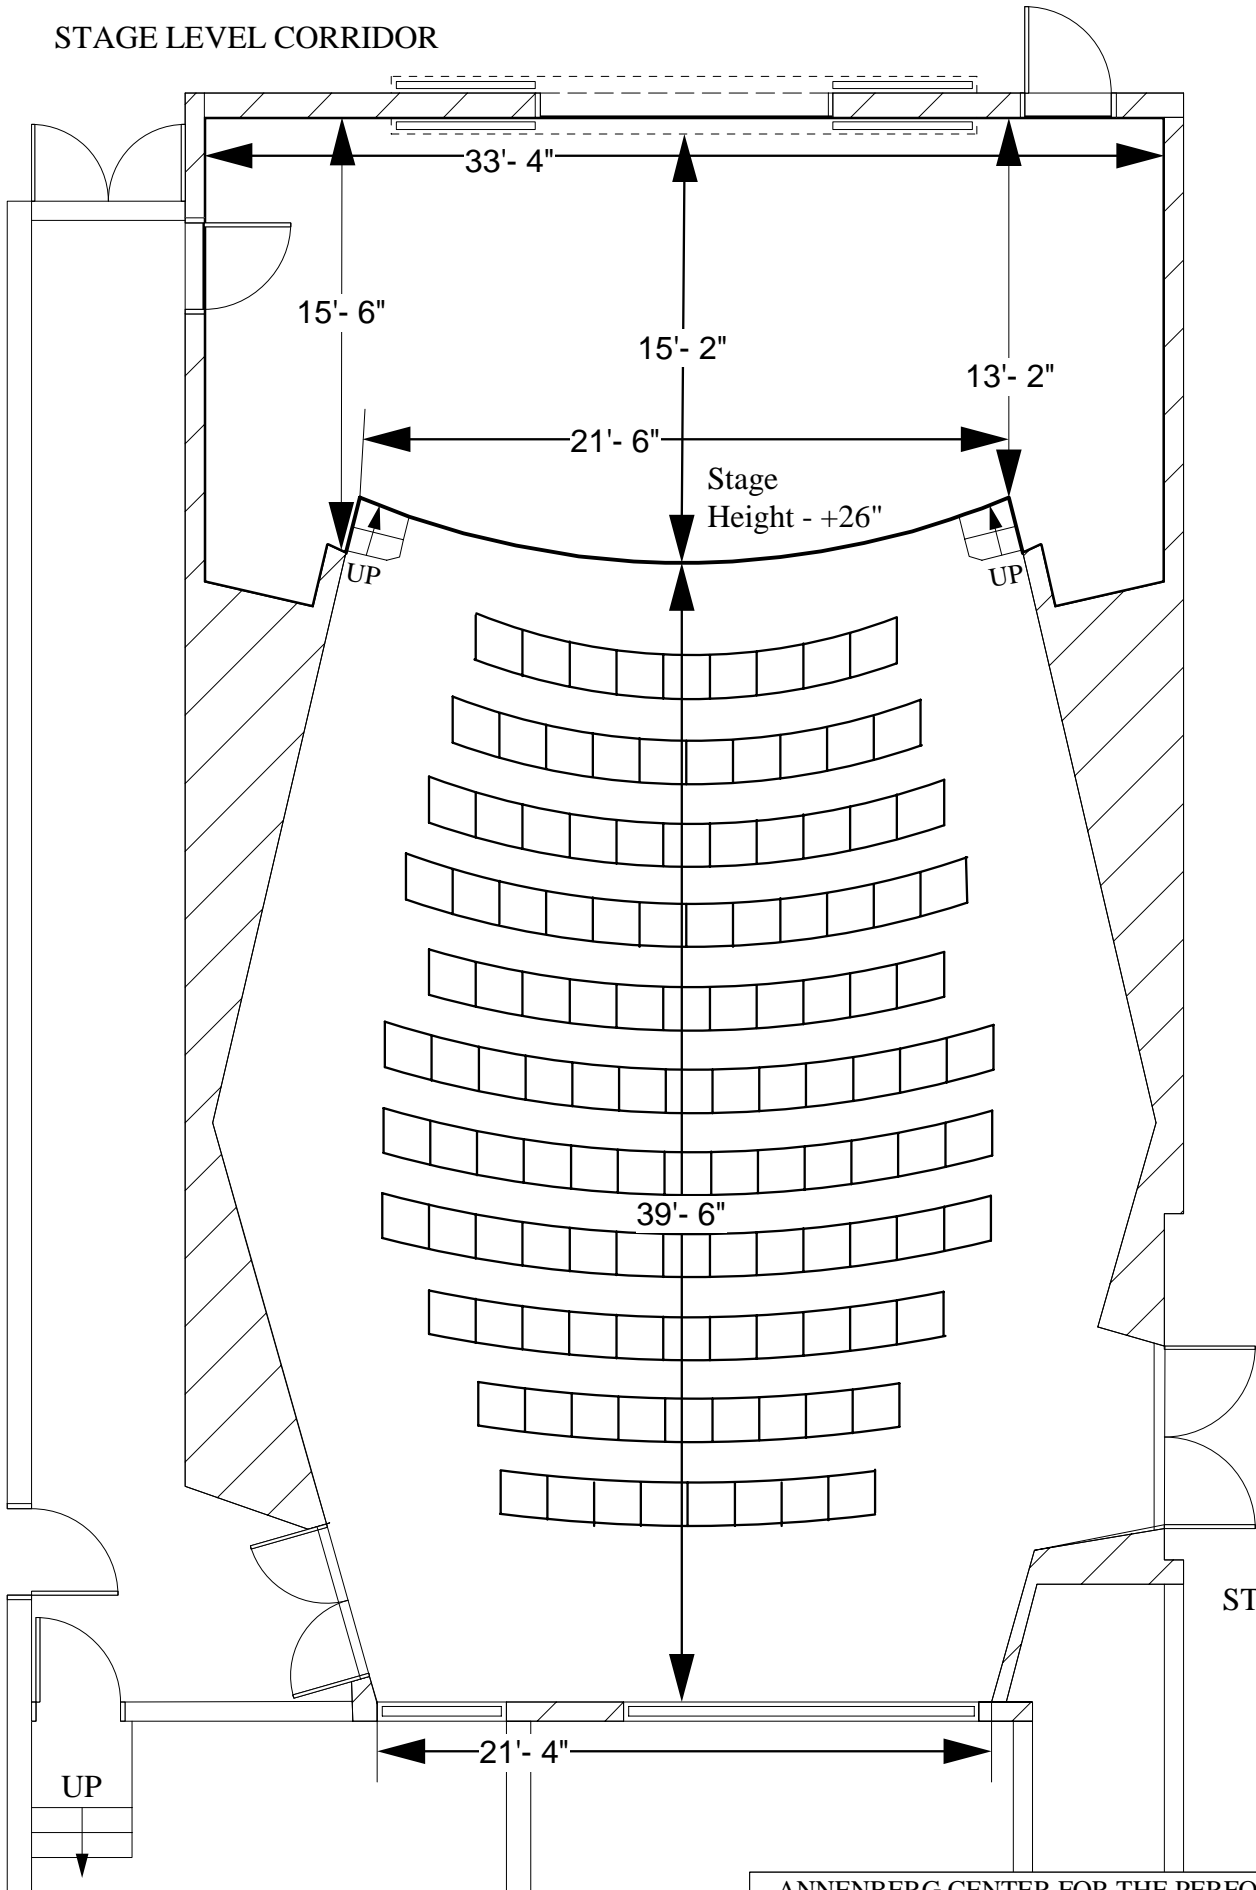

STAGE LEVEL CORRIDOR

RM. #221 STORAGE AREA

CONTROL & PROJECTION BOOTH

STUDIO LOBBY

ANNENBERG CENTER FOR THE PERFORMING ARTS Philadelphia, Pennsylvania	
BRUCE MONTGOMERY THEATE Stage Plan Diagram	
DATE:	8/29/08 rev.
DRAWN BY:	Thomas Ames